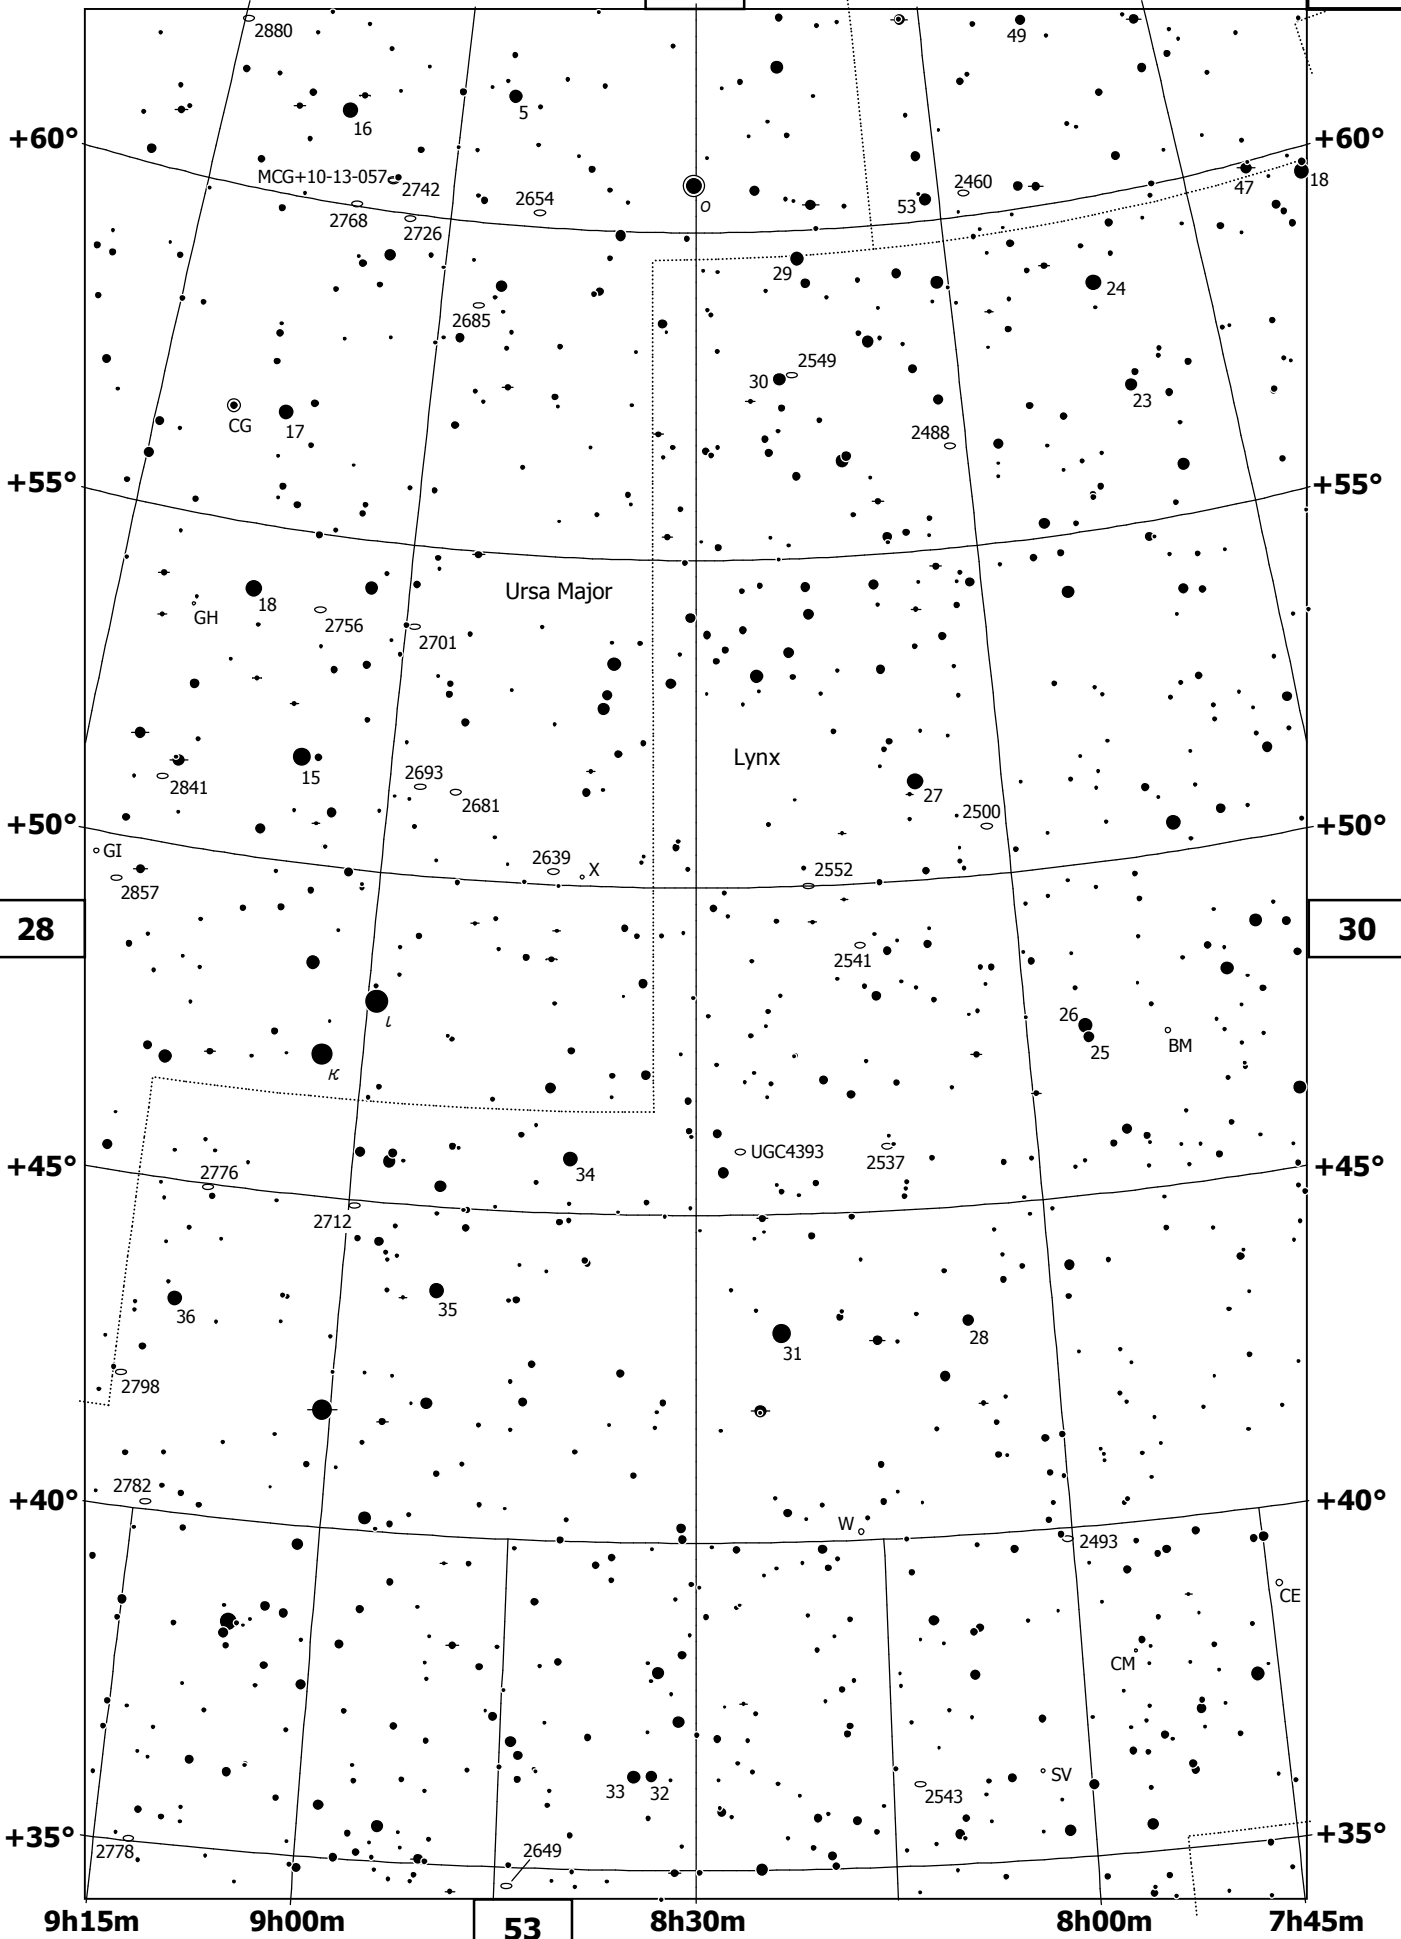

9

29

Camelopardalis

28

30

53

10

Camelopardalis

31

30

32

55

6h30m

6h00m

5h45m