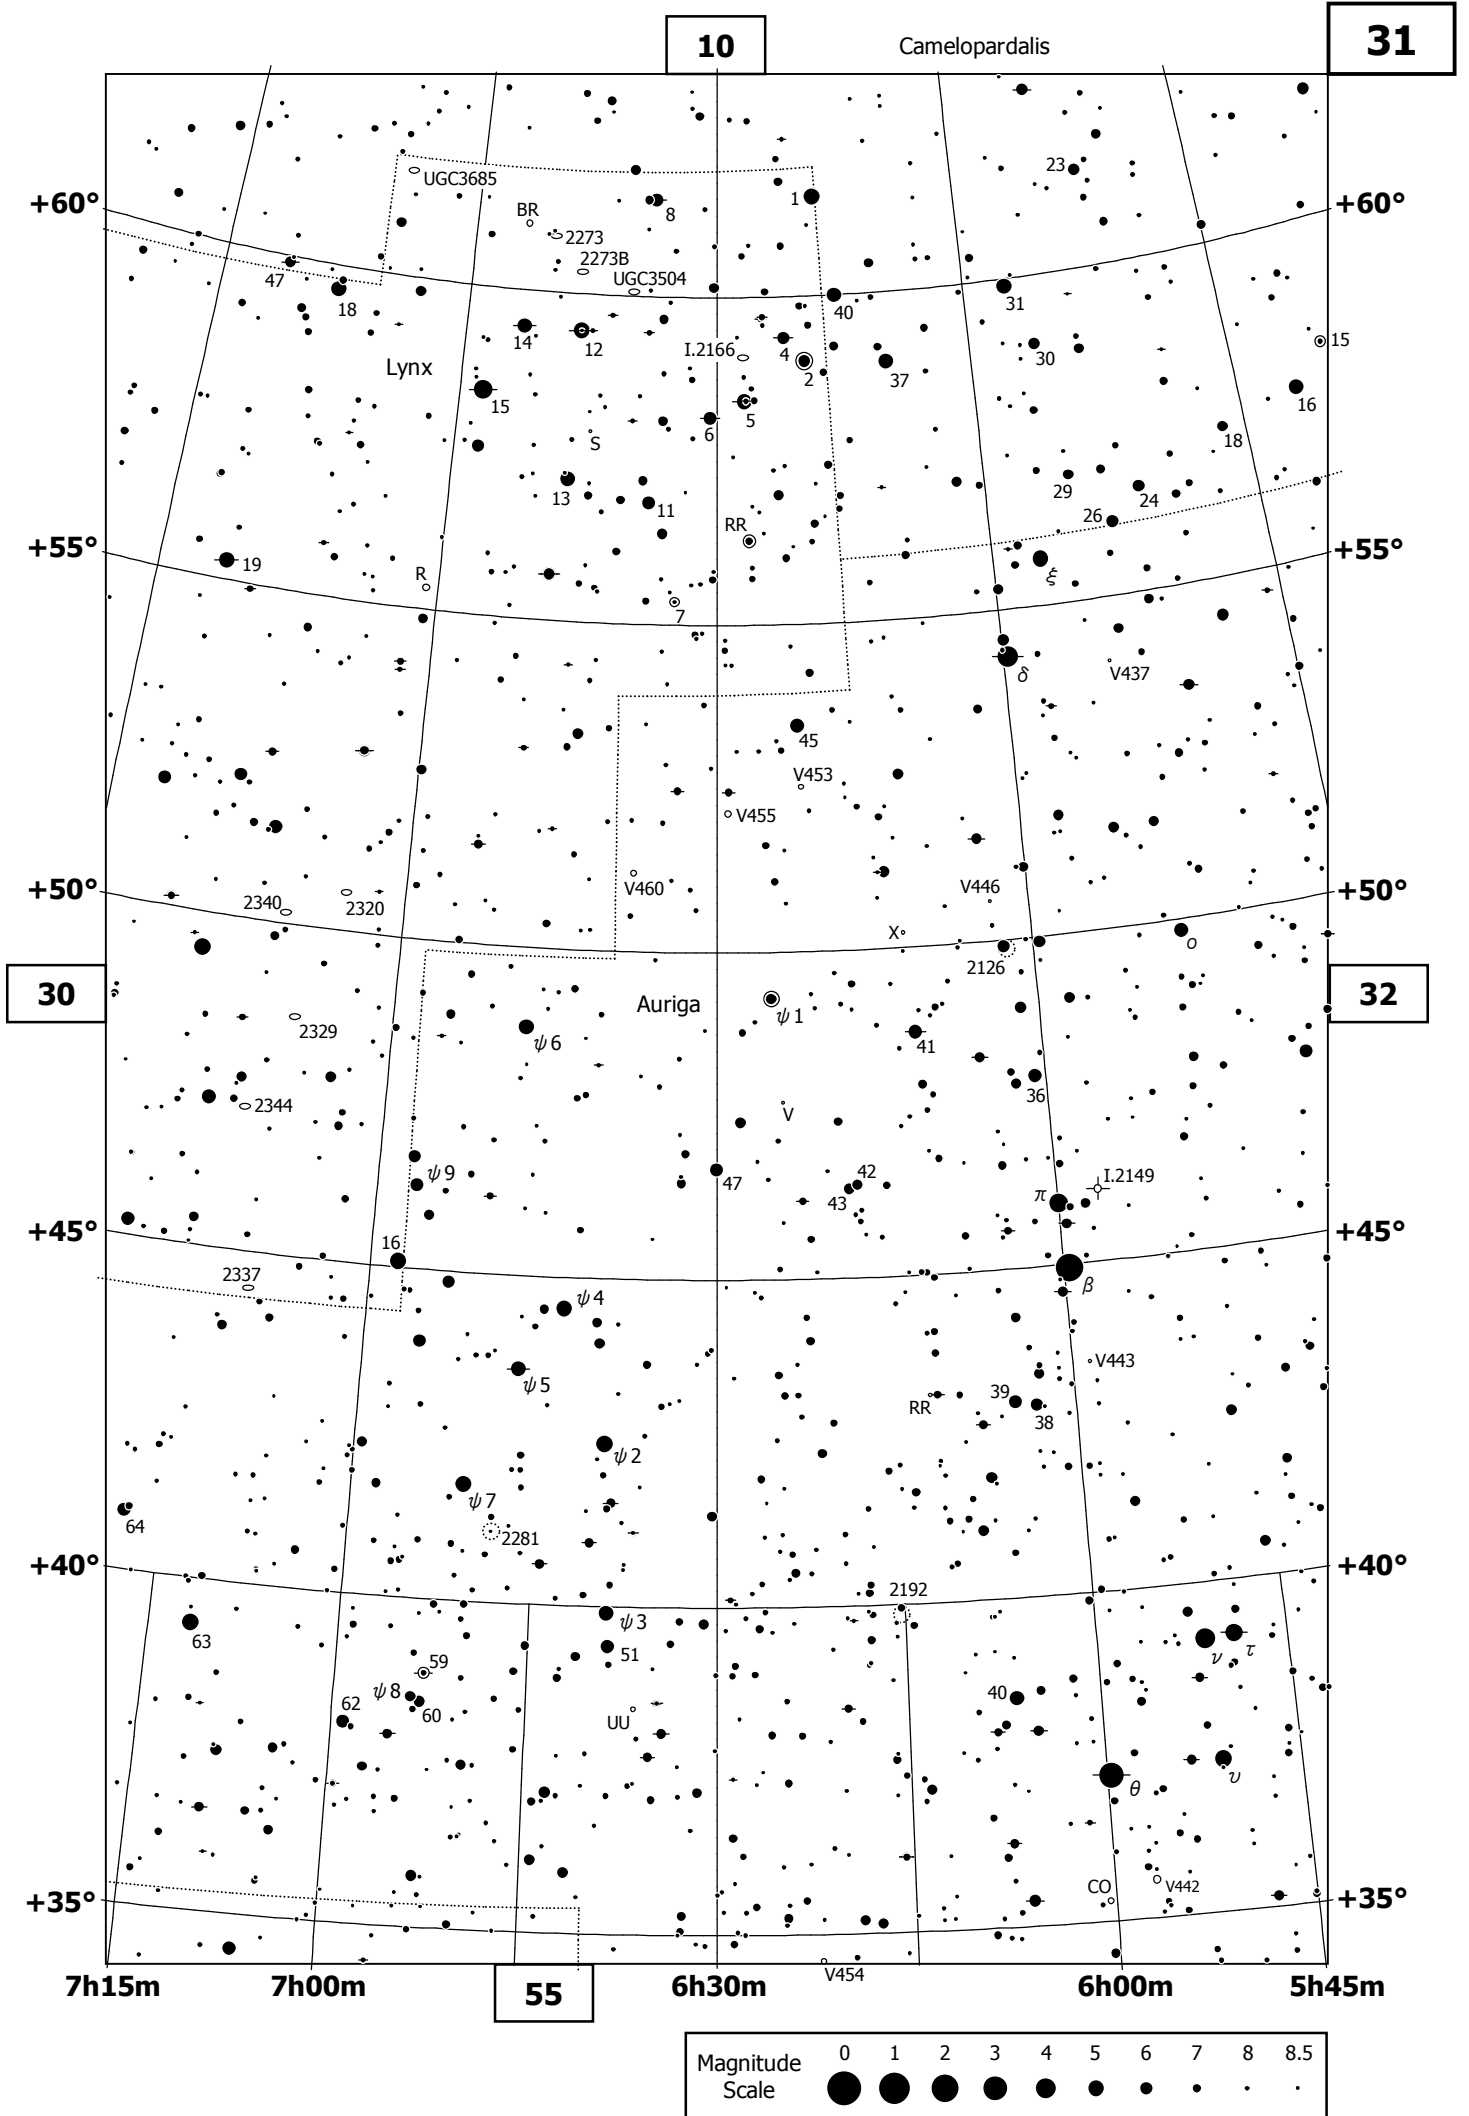

9

29

Camelopardalis

28

30

53

10

Camelopardalis

31

30

32

55

6h30m

6h00m

5h45m