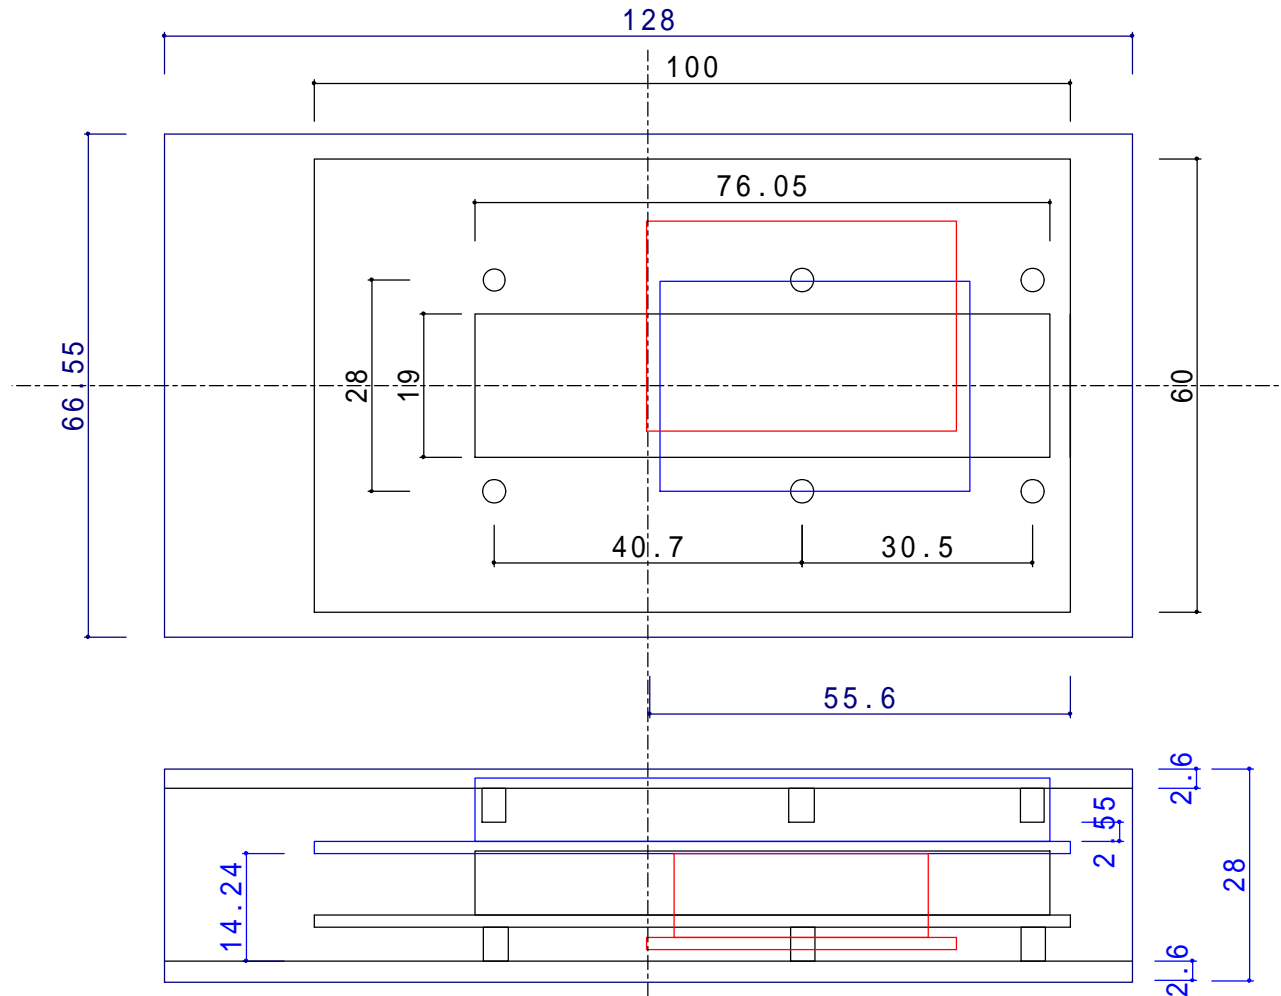

LapTmr-3 / 7 seg. LED Type
by JH1PJL Kenji ARAI
July 9, 2005

Case is HA1593-XB (Made by TAKACHI)