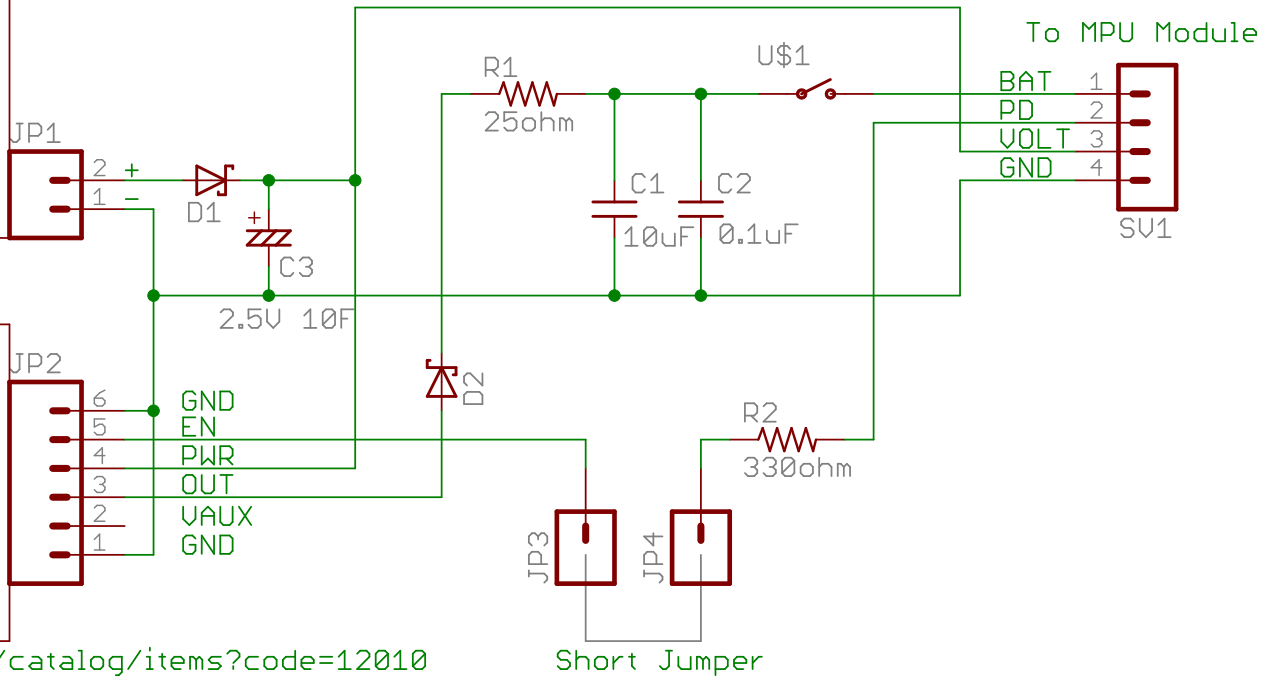

<http://akizukidenshi.com/catalog/g/gM-04182/>

<http://strawberry-linux.com/catalog/items?code=12010>

Battery Module for MSP430
Started on Sep. 15th, 2011

(c)2011 JH1PJL / Kenji Arai

BAT_module

2011/09/22 11:59:13

Sheet: 1/1