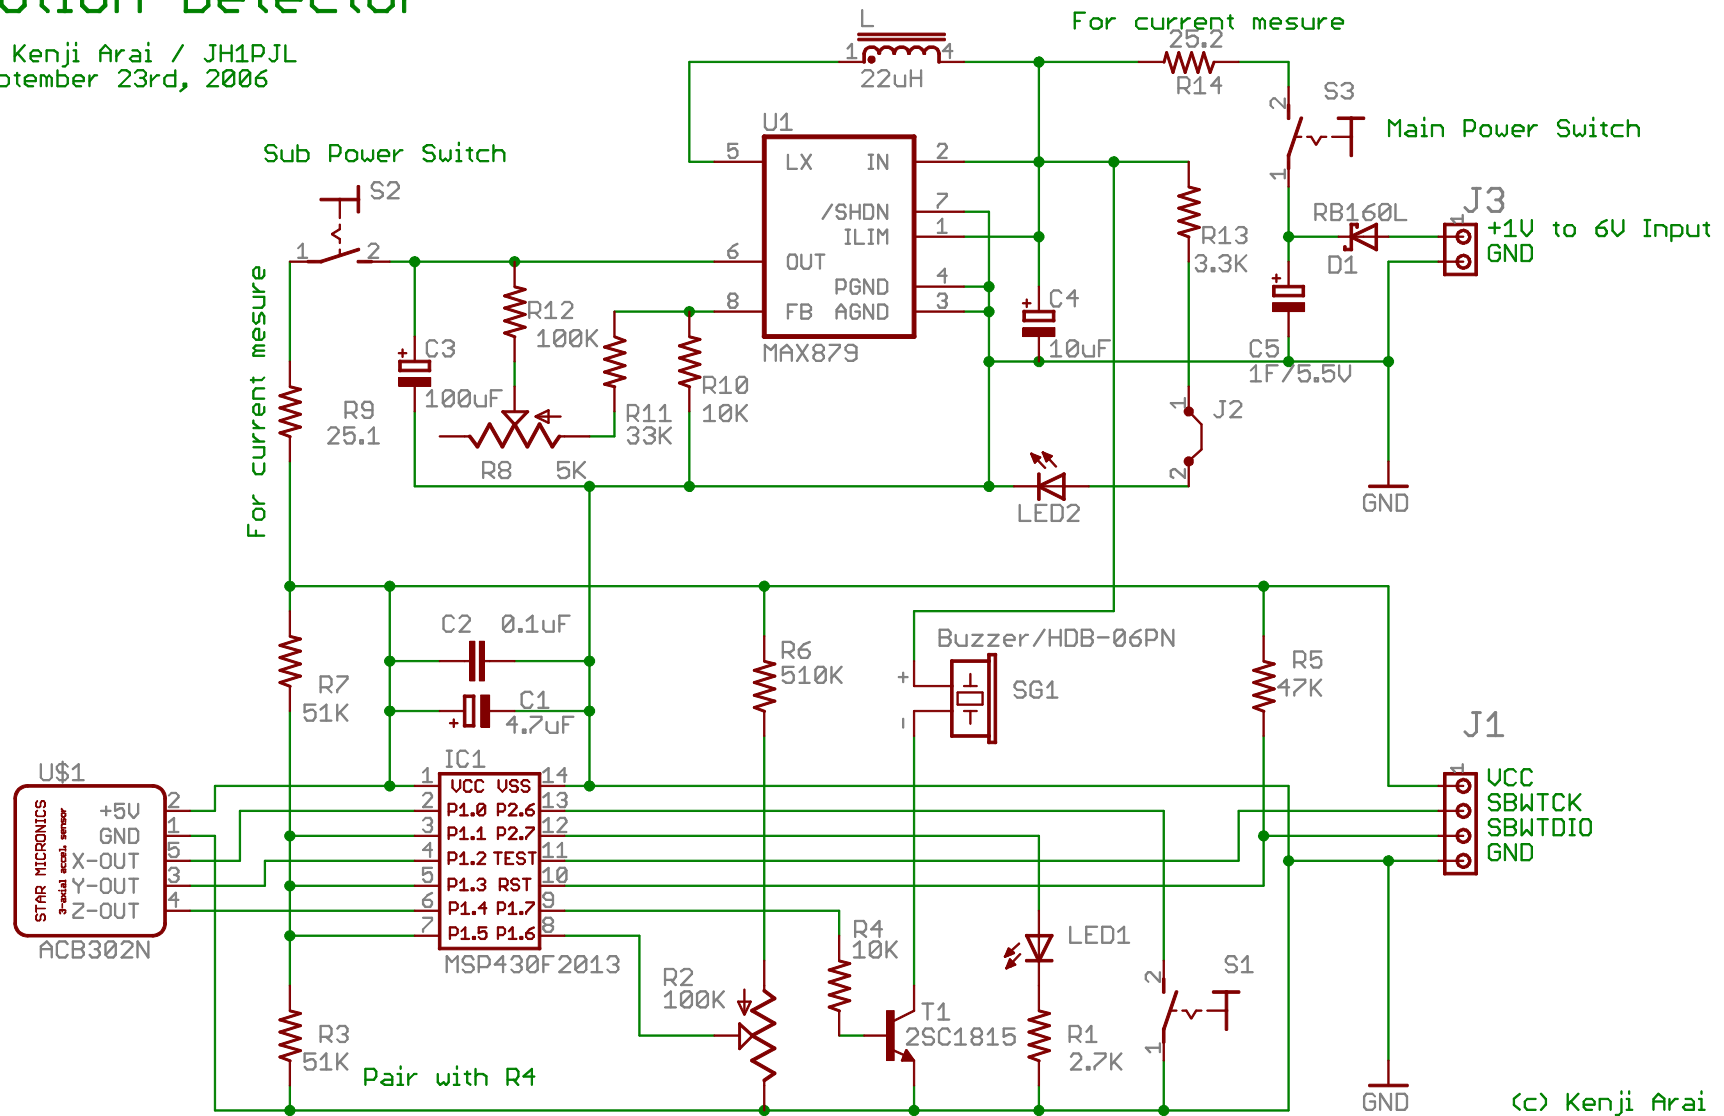

Motion Detector

By Kenji Arai / JH1PJL
September 23rd, 2006

(c) Kenji Arai