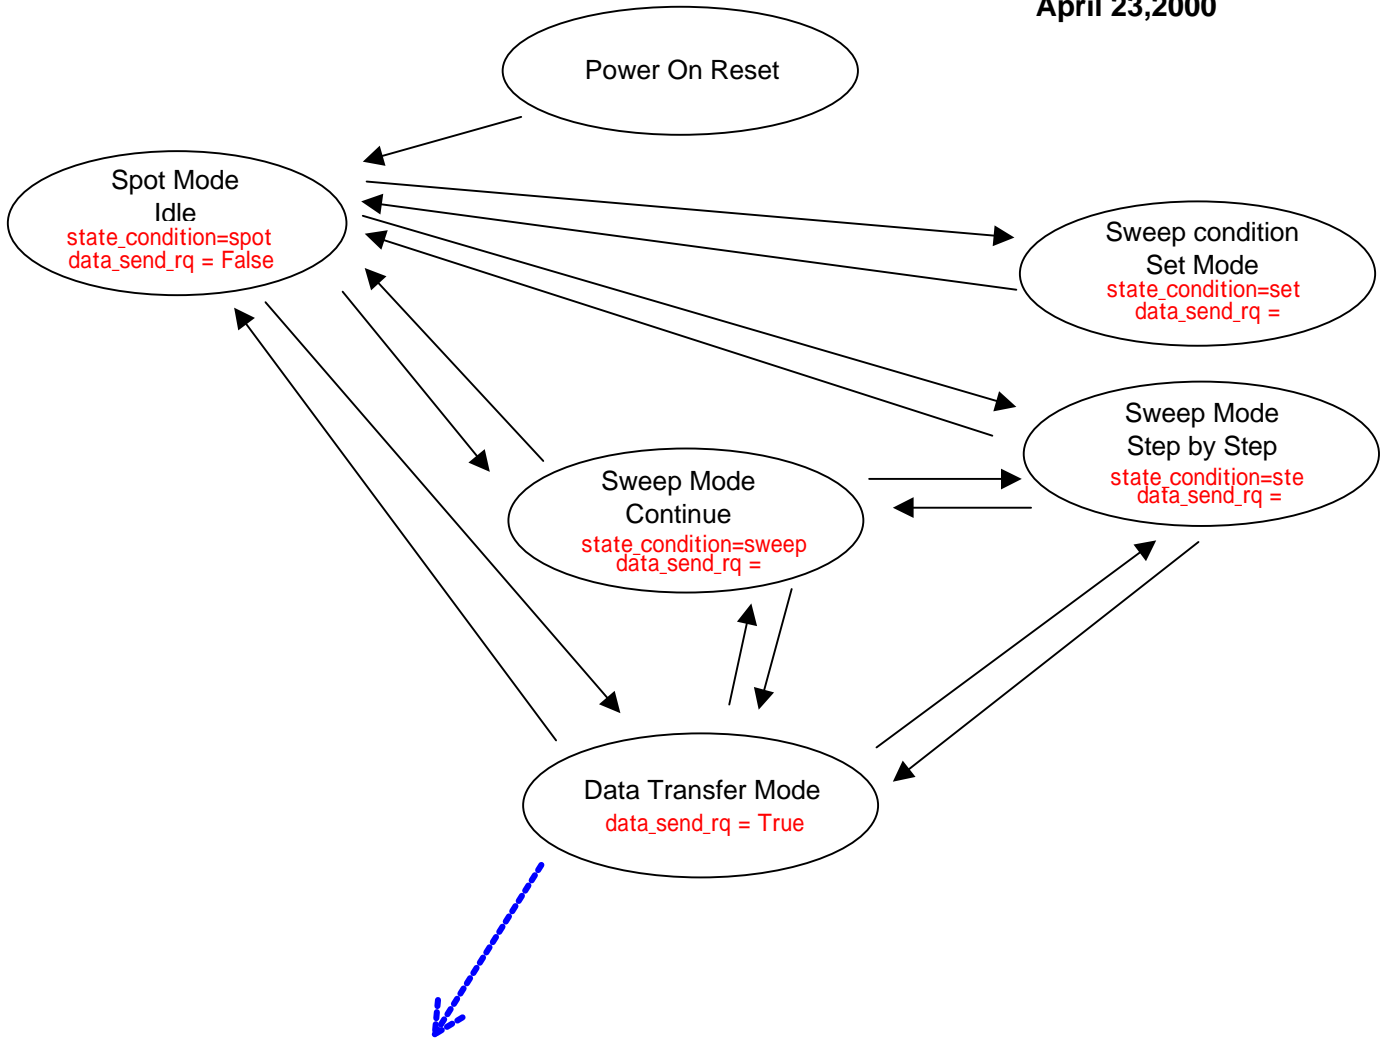

State Transition of PC control software

April 23,2000

State transition of Timer (Data Transfer Mode)