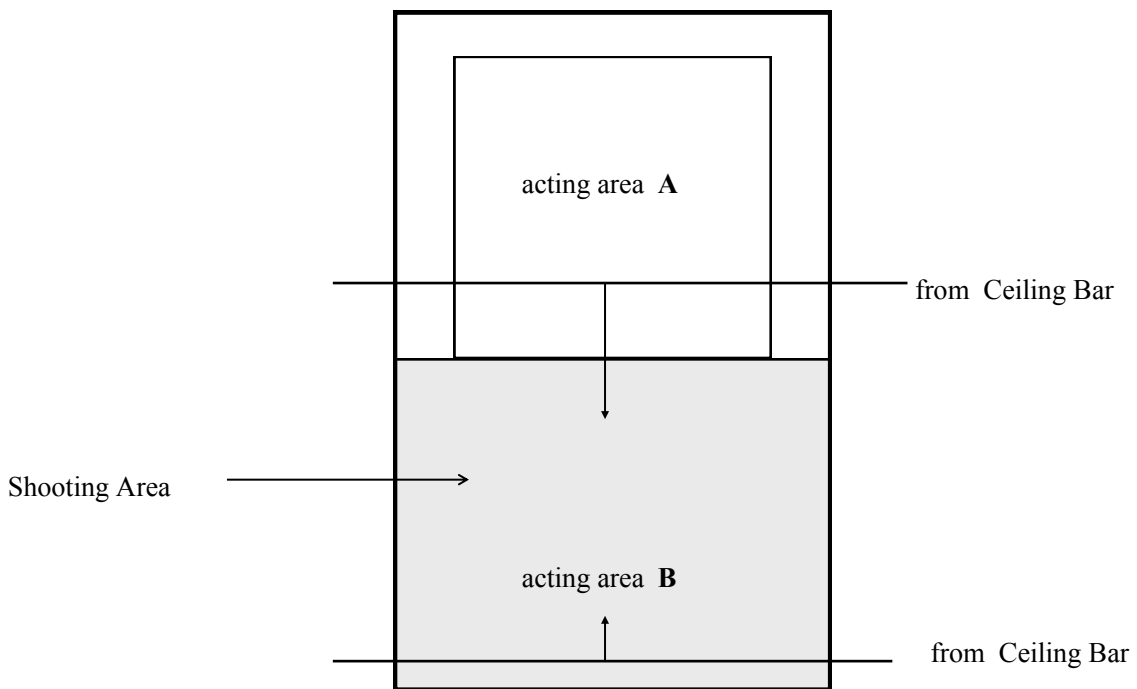

DA · M aruku Lighting Plan B

audience