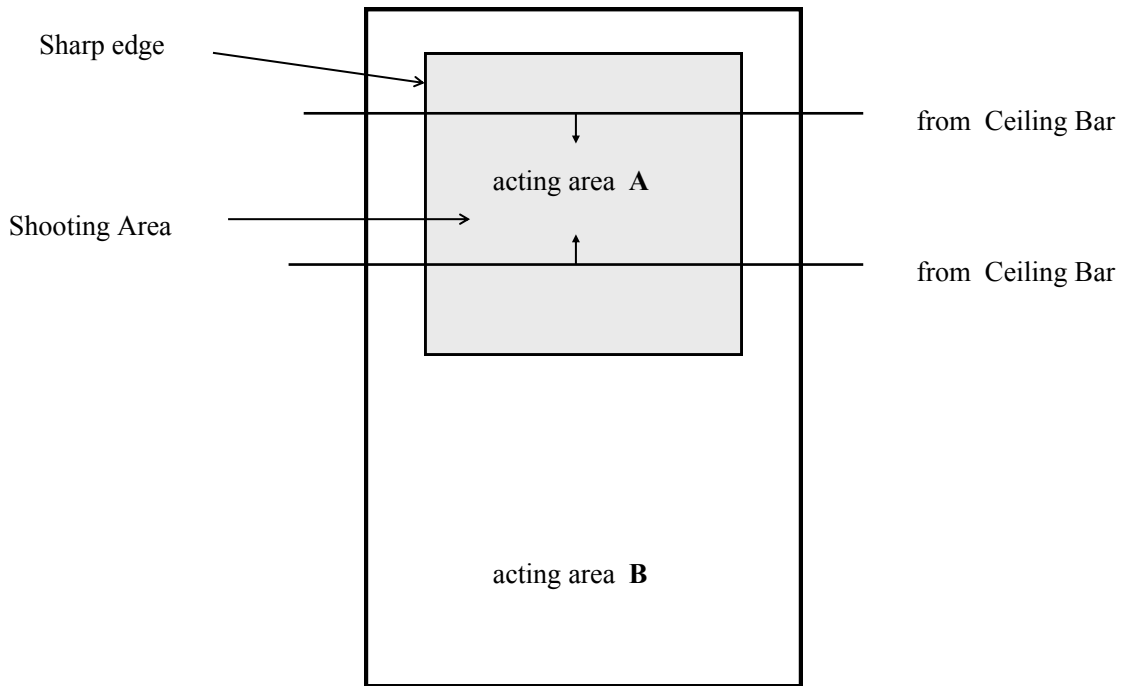

DA · M aruku Lighting Plan C

audience