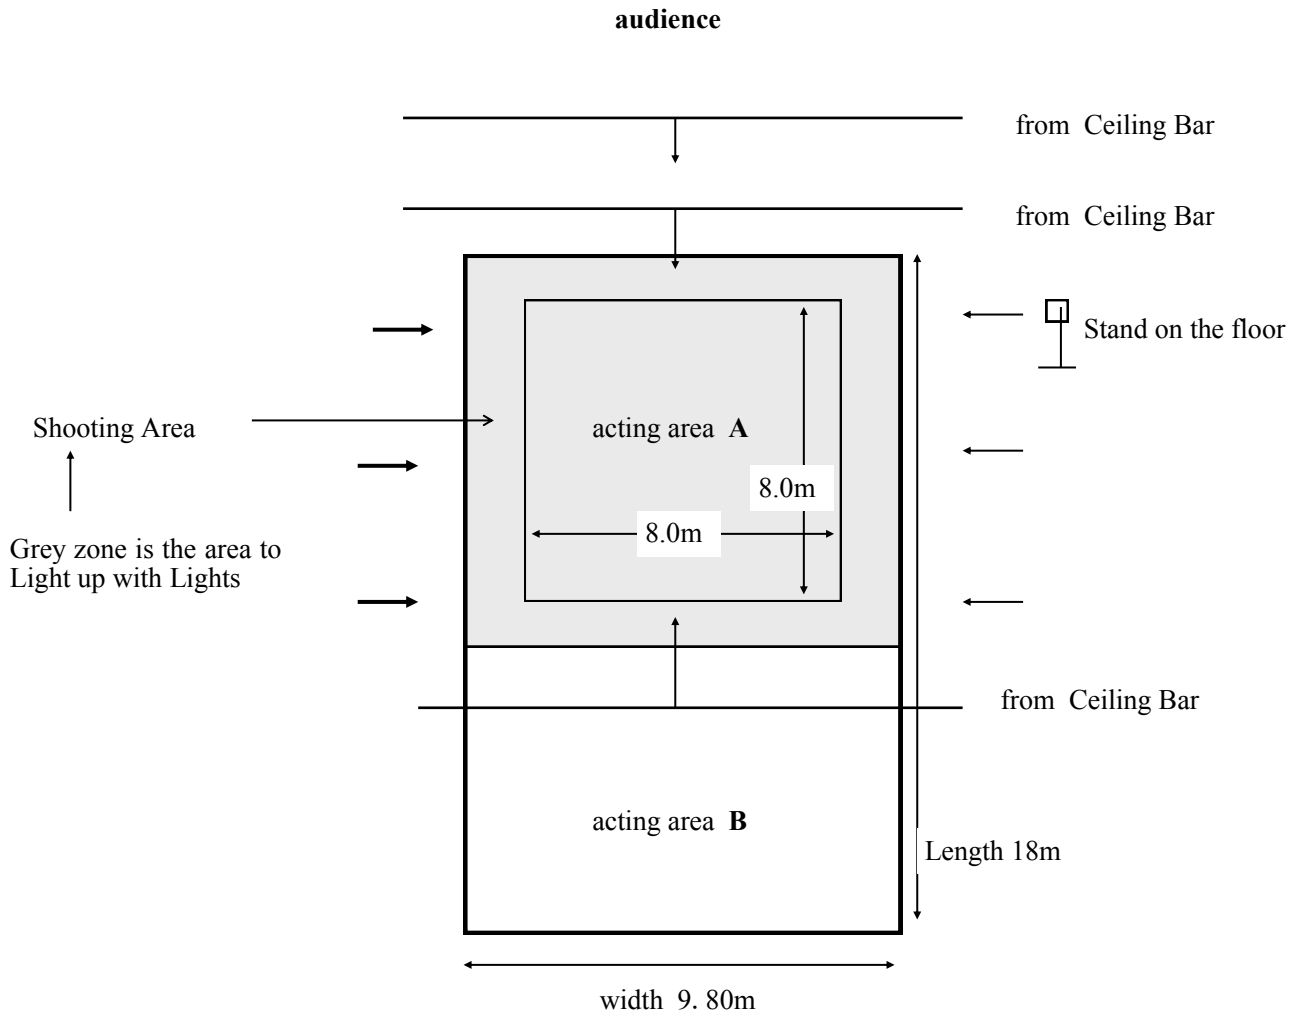

DA · M aruku Lighting Plan A